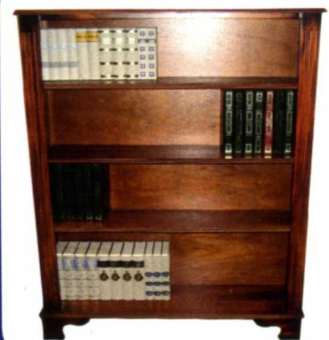

**UNITED MARKETING
COMPANY**

EST 1969

**Furniture Manufacturers,
Wholesalers, Distributors**

Imperial Range

Imperial Range

Nest of Tables
24' x 16' x 24' H
IN3

Lamp Table 21' x 16' x 23'
IC1

Hall Table
33' x 13' x 29' H (IH5)
42' x 13' x 39' H (IH542)

40' x 10' x 48' H

IBC5

40' x 10' x 36' H-1

IBC3

Imperial Range

Coffee Table 48' x 24' x 18 H

IC3

Corner Table

24' High CT1

29' High ICT2

Hall Table

36' x 17' x 29' H (IH2)

42' x 17' x 29' H (IH242)

48' x 24' x 29' H

RWCD4

Imperial Range