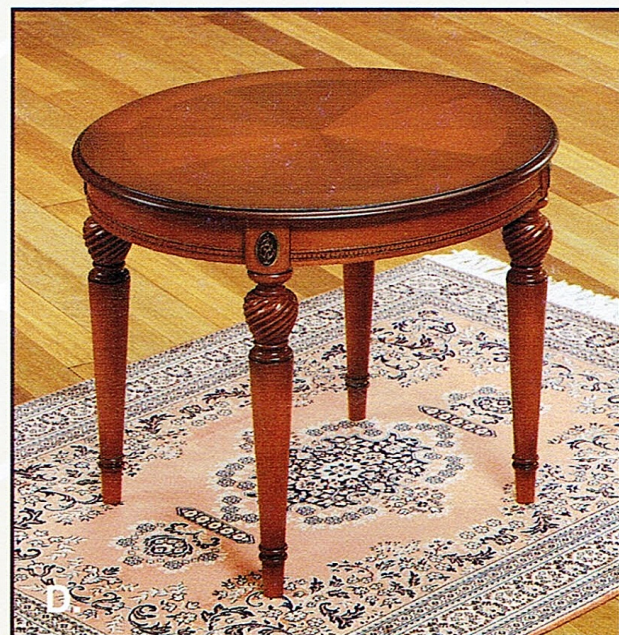

A.

B.

Delightfully feminine, charming and distinctive. Featuring the soft Agathis marquetry, graceful turned legs, and exquisite antique pewter motif. The lightness and warmth of the wood grain are refined with our exceptional finish.

	DESCRIPTION	MODEL	DIMENSION (mm) WxDxH	M ³	CUFT
A.	Nest of Tables	IF-613	600x450x530	0.086	3.04
B.	Console Table	IF-614	1200x400x680	0.076	2.68
C.	Oval Coffee Table	IF-615	1118x767x400	0.141	4.99
D.	Round End Table	IF-616	660x585x530	0.061	2.16