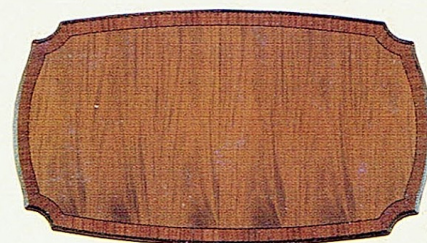

A.

B.

C.

Washington - Dining

Produced in gorgeous Mahogany and elaborate cross banded Sepele veneer to enhance the warmth and elegance of Mahogany. Carefully finished in our 'Tea Brown Mahogany' finish to enrich the beauty of Mahogany.

| | DESCRIPTION | MODEL | DIMENSION (mm) WxDxH | M ³ | CUFT |
|----|------------------------|--------|----------------------|----------------|-------|
| A. | Wheatsheaf Side Chair | SM-081 | 515x560x985 | 0.099 | 2.97 |
| B. | Wheatsheaf Arm Chair | SM-082 | 540x560x985 | 0.099 | 2.97 |
| C. | Extension Dining Table | SM-083 | 1600(2050)x900x760 | 0.331 | 11.97 |

'Tea Brown Mahogany' finish

*Colour reproductions are as close as printing techniques will